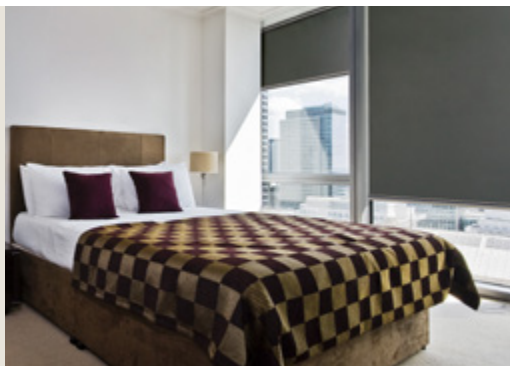

MOTORISED OPERATION

Perfect for blinds mounted out of reach, or for convenient one-touch operation.

Ziptrak® Interior is perfect for:

- BEDROOMS
- HOME THEATRES
- HOTEL ROOMS
- LOUNGE ROOMS
- CONFERENCE ROOMS