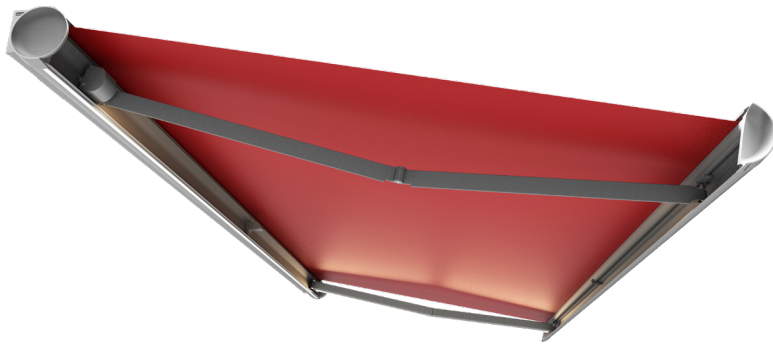

## FEATURES

- Retractable folding arm awning
- Completely enclosed round cassette
- Suitable for wall or ceiling installations
- Inclination between 3° and 45°
- URBAN Arms with DATSystem
- Available with integrated LED arms
- Available with integrated LED cassette
- Dynamic dimmable lighting
- Motorised solution
- Durable stainless-steel screws and pins
- Patented and seamless design
- Completely concealed fasteners

# LED INTEGRATION

FENG is a complete LED awning solution that is configurable in three optional variations; LED integrated cassette, LED integrated awning arms or a combination of both.

The integrated LED strips are vividly bright and feature dimming control to create perfect ambience in any environment.

# DAT SYSTEM

The Dynamic Arm Torsion system is specifically designed to prevent fabric damage and sagging by maintaining constant tension. The DAT system utilises an eight-link stainless steel chain to provide the awning with increased strength and durability, ensuring perfect mechanical performance all year round.