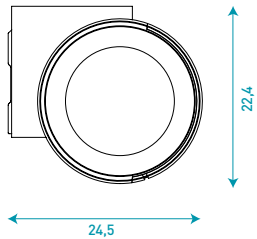

## DIMENSIONS Measurements in cm

Wall installation

Ceiling installation

## SYSTEM CAPACITY

Max width: 7m

Max projection: 3.65m

Wind Resistance: Class 2,  
EN 13561 (600 cm x 365 cm)

Independently tested and approved by