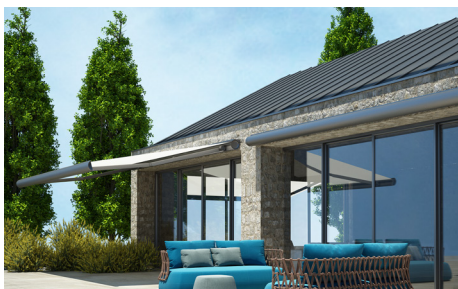

## FEATURES

- Retractable folding arm awning
- Completely enclosed round cassette
- Suitable for wall or ceiling installations
- Inclination between 3° and 45°
- URBAN Arms with DATSystem
- Available with integrated LED arms
- Available with integrated LED cassette
- Dynamic dimmable lighting
- Motorised solution
- Durable stainless-steel screws and pins
- Patented and seamless design
- Completely concealed fasteners

# LED INTEGRATION

FENG is a complete LED awning solution that is configurable in three optional variations; LED integrated cassette, LED integrated awning arms or a combination of both.

The integrated LED strips are vividly bright and feature dimming control to create perfect ambience in any environment.