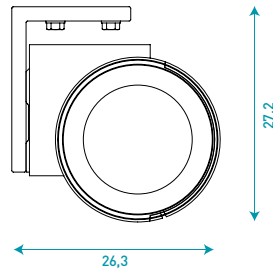

## DIMENSIONS Measurements in cm

Wall installation

Ceiling installation

## ARM PROJECTION

## SYSTEM CAPACITY

Max width: 7m

Max projection: 3.65m

Wind Resistance: Class 2,  
EN 13561 (600 cm x 365 cm)

Independently tested and approved by