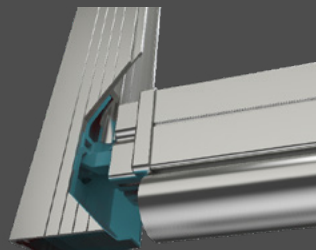

## INNOVATIVE ALUMINIUM HEADBOX

High-quality square aluminium profile boasts a contemporary aesthetic, offering fully or semi-enclosed headbox and full or semi-fascia configurations.

## ONE ACTION ULTRA-LOCK & TENSION

Optimise your Zipscreen with the New Ultra-Lock. Invisibly integrated, Ultra-lock's patented technology seamlessly reinforces your Zipscreen, for reduced movement and an ultra-smooth fabric finish. The New Ultra-lock perfectly secures your Zipscreen automatically, without an external lock or latch, and utilises an in-built, self-correcting system, to ensure your screen evenly clicks in place. Ultra-durable. Ultra-reliable. Ultra-Lock.