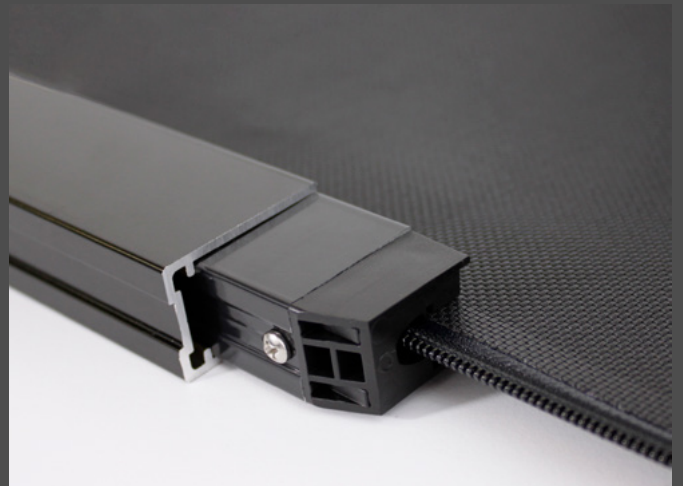

Also ideal for home and office windows, it serves as a sleek, secure, and durable alternative to traditional awnings & outdoor roller shutters. Your custom designed system can be made in widths up to 5.8 metres or an impressive 7 metres with Zipscreen Extreme, offering you an external solution to fit almost any area.

### HIDDEN z-LOCK™ TECHNOLOGY

Breakthrough z-LOCK™ technology provides a unique fabric guide, fastening and securing the welded zip and fabric concealed within the side channels; creating a strong, smooth and streamlined system.

The hidden z-LOCK™ function ensures no gap between the fabric screen and side channels and a secure guided movement that won't blow out in the wind.

A total seal provided by Zipscreen's z-LOCK™ technology and bottom sealing strip aids in creating a relaxing insect free environment.

## ONE ACTION ULTRA-LOCK & TENSION

Optimise your Zipscreen with the New Ultra-Lock. Invisibly integrated, Ultra-lock's patented technology seamlessly reinforces your Zipscreen, for reduced movement and an ultra-smooth fabric finish. The New Ultra-lock perfectly secures your Zipscreen automatically, without an external lock or latch, and utilises an in-built, self-correcting system, to ensure your screen evenly clicks in place. Ultra-durable. Ultra-reliable. Ultra-Lock.