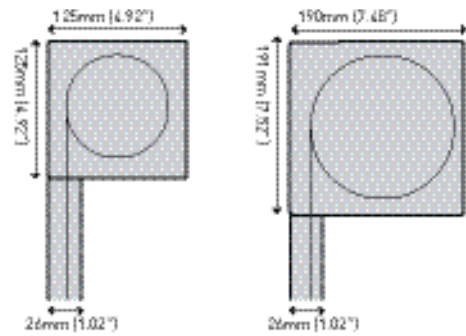

DIMENSIONS

Zipscreen

Zipscreen Extreme